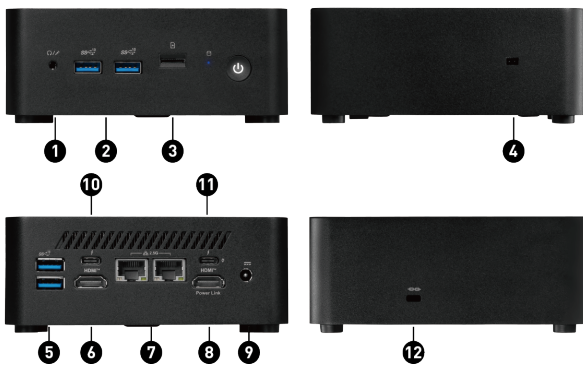

1. 1x Mic-in / Headphone-out Combo
2. 2x USB 10Gbps Type A
3. 1x Micro-SD card Reader
4. 1x External Power Switch Slot
5. 2x USB 10Gbps Type A
6. 1x HDMI out (supports 4K @60Hz as specified in HDMI 2.1)
7. 2x RJ45 LAN (2.5G)
8. 1x HDMI out (supports 4K @60Hz as specified in HDMI 2.1) which supports the MSI Power Link
9. 1x DC Jack
10. 1x Thunderbolt 4 (DP 1.4 alt-mode up to 4K@60Hz / PD-out 15W)
11. 1x Thunderbolt 4 (DP 1.4 alt-mode up to 4K@60Hz / PD-out 15W / PD-in up to 100W)
12. 1x Kensington Lock Slot

**SPECIFICATION**

Sistema operativo	OS	N/A
	Operating Systems	N/A
Modelo	Part No	936-B0B111-207
	MKT Name	Cubi NUC 1MG
	MKT Spec	Cubi NUC 1MG-207BES
	Color	ID1/Black-Black-Black
	SKU Number	00B0B111-207
Chipset	Chipsets	Soc
Memoria	Memory Size	N/A
	Memory Type	N/A
	Memory Speed	N/A
	Module Type	SO-DIMM
	Memory Slot(Total)	2
	Memory Slot(Free)	2
Procesador	Max Capacity	Max 64GB
	CPU Number	Intel Core 5 Processor 120U
	CPU Clock	1.4GHz
	CPU Cores	10
	TDP	15W
	Max Turbo Frequency	up to 5.00 GHz
	Cache	12 MB Intel® Smart Cache
Gráficos	Threads	12
	GPU1 Vendor	N/A
	GPU1 MKT Name	N/A
	GPU1 Number	N/A
Audio	GPU1 VRAM Size	N/A
	Audio Chipset	Realtek ALC256
Almacenamiento	Audio Type	2.1 Channel HD Audio
	SSD Interface	N/A
	SSD Form Factor	N/A
	SSD Config	N/A
	SSD Size	N/A
	HDD1 Interface	N/A
	HDD1 Form Factor	N/A
	HDD1 Size	N/A
	HDD1 RPM	N/A
	ODD(Type)	N/A
	ODD Height	N/A
	ODD Type	N/A
	mSATA slots(Free)	0
	M.2 slots(Total)	2
	M.2 slots(Free)	2
	2.5" Drive Bays(Total)	1
2.5" Drive Bays (Free)	1	
3.5" Drive Bays(Free)	0	
Comunicaciones	LAN	2x Intel I226-V
	WLAN Version	Wi-Fi 6E+BT
	BT Version	5.3
Puertos de E/S (frontal)	Mic-in/Headphone-out combo	1
	Card Reader	1
	USB 3.2 Gen 2 (10G) Type A	2
Puertos de E/S (Traseros)	RJ45	2
	HDMI out	2x (v2.1)
	Lock type	Kensington Lock
	USB 3.2 Gen 2 (10G) Type A (R)	2
Garantía	Warranty	36months