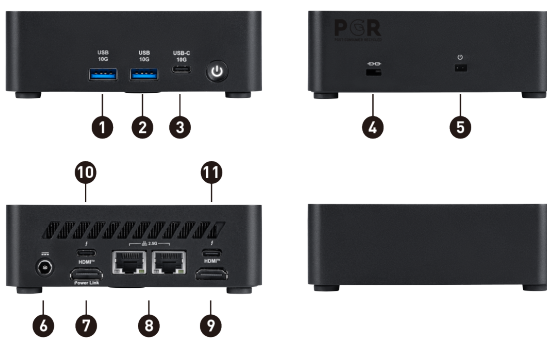

1. 1x USB 10Gbps Type A
2. 1x USB 10Gbps Type A
3. 1x USB 10Gbps Type C
4. 1x Kensington Lock Slot
5. 1x External Power Switch Slot
6. 1x DC Jack
7. 1x HDMI out (supports 4K @60Hz as specified in HDMI 2.1) which supports the MSI Power Link
8. 2x RJ45 LAN (2.5G)
9. 1x HDMI out (supports 4K @60Hz as specified in HDMI 2.1)
10. 2x RJ45 (2.5G)
11. 1x HDMI out (supports 4K @60Hz as specified in HDMI 2.1)
12. 1x Thunderbolt 4 (DP 1.4 alt-mode up to 4K@60Hz / PD-out 15W)
13. 1x Thunderbolt 4 (DP 1.4 alt-mode up to 4K@60Hz / PD-out 15W)